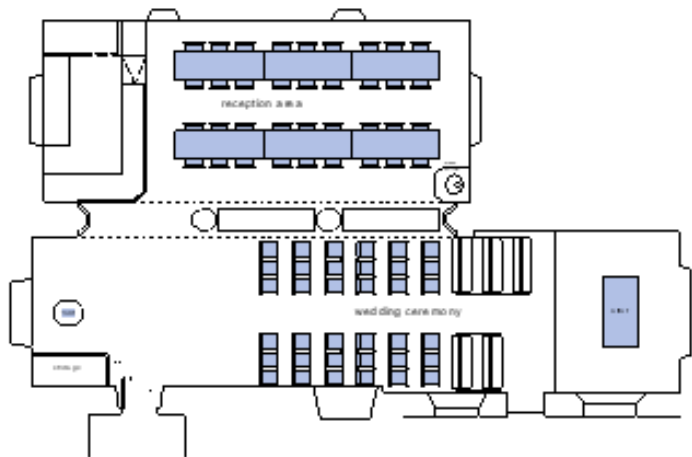

Plan 1:50
Proposed plan

Typical Arrangement for a wedding